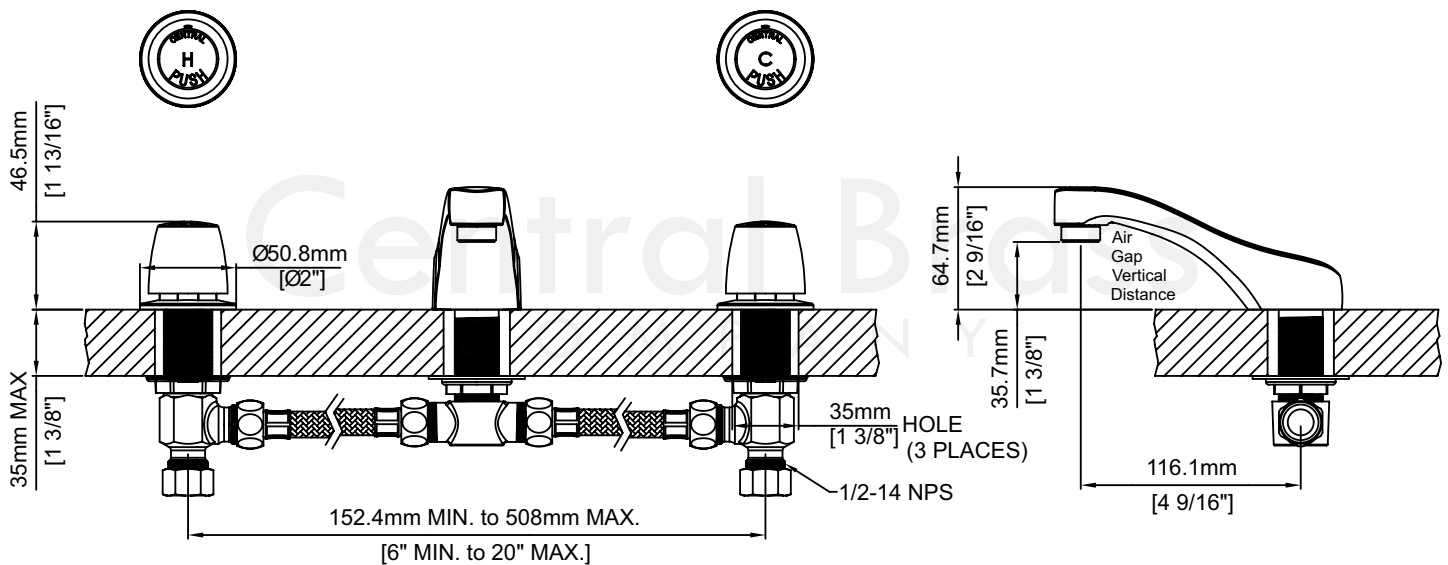

Model# 3127-AN1

Slow-Close Two Handle Widespread Lavatory Faucet

FEATURES & SPECIFICATIONS

- Push Handles
- 4-1/2" Low Profile Spout
- Flexible Hose Connections
- 3-Hole 6" to 24" Installation
- No Lift Rod Hole 1.5 GPM Flow Rate
- 1.5 GPM Flow Rate

Model# 3127-AN1

Slow-Close Two Handle Widespread Lavatory Faucet

3127-AN1/REV. 11 2016

Product Specifications subject to change without notice